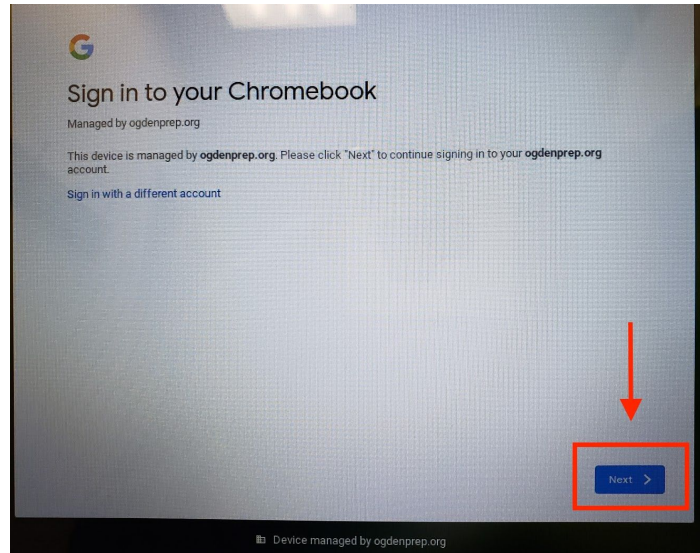

Signing into Chromebook : With Google Account

1. At the bottom of the screen, click on the blue “**next**” button

2. Click on the box “**log in with Google**”

3. Enter in your email **username**

4. Click on the blue “**next**” button