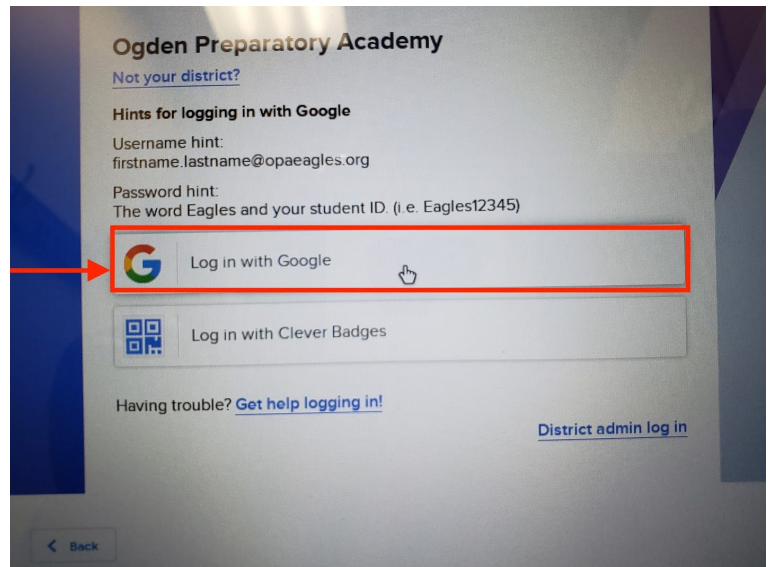

Signing into Chromebook : With Google Account

1. At the bottom of the screen, click on the blue “**next**” button

2. Click on the box “**log in with Google**”

3. Enter in your email **username**

4. Click on the blue “**next**” button