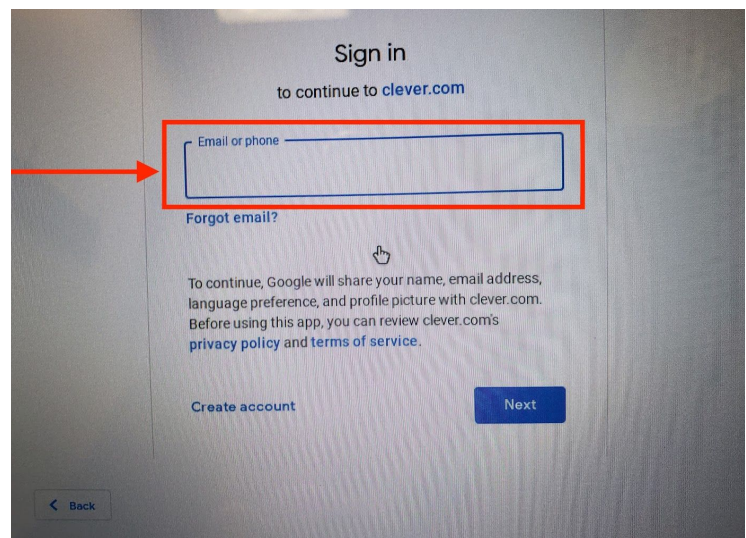

Signing into Chromebook : With Google Account

1. At the bottom of the screen, click on the blue “**next**” button

2. Click on the box “**log in with Google**”

3. Enter in your email **username**

4. Click on the blue “**next**” button